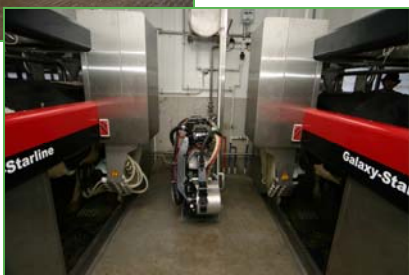

“EQUIPPED TO MEET YOUR NEEDS”

Dairy Producer Day

September 8, 2010

Time: 10:30 -2:00

**For Dairy Producers using Conventional
and Automated Milking Systems**

Topics

Dairy Automation Around the Globe

Arnold van Leeuwen; Insentec